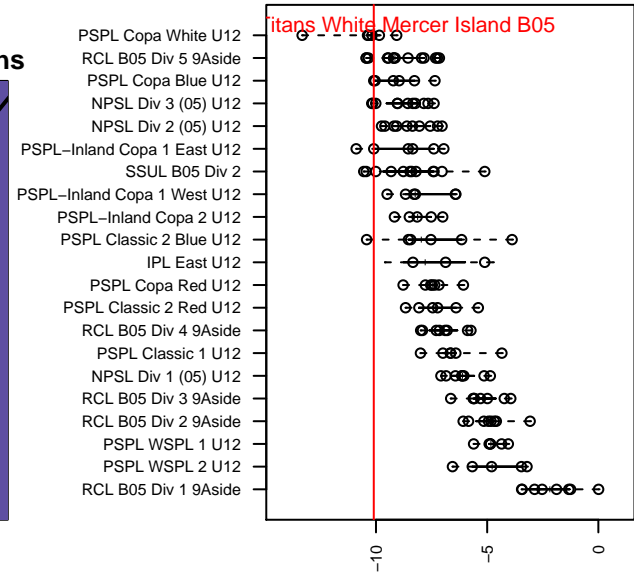

# NPSA Titans White Mercer Island B05

Nowland Premier SA  
Bellevue, WA  
B05 total strength=281  
attack=0.29 defense=0.09  
fall league = PSPL Copa Blue U12  
notes= B

alt names used:  
NPSA B05 White Mercer Island

Venues played:  
2016 PSPL Copa Blue U12

**attack and defense variance (black dot)  
relative to other teams  
and top 10 in region**

**attack and defense rating  
relative to others at age  
and all opponents in last 13 months**